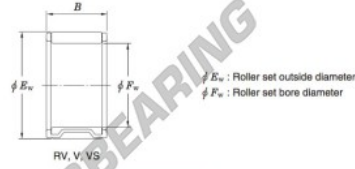

Needle roller bearing RV243215-4-JTEKT - RV243215-4-JTEKT

<https://www.123bearing.eu/bearing-housing/needle-roller-bearing/needle/rv243215-4-jtekt>

Needle roller and cage assemblies Koyo

Boundary dimensions (mm)			Basic load ratings (kN)		Limiting speeds (min ⁻¹)	Bearing No.	Special series (Cage)	[distr.] Mass (g)
F_w	E_w	B	C_r	C_{10}	Oil lub.			
24	32	15	20.0	232	18 000	RV243215-4	—	27

PRODUCT FEATURES

Brand	JTEKT
N° Ean13	3663952466712
Inside diameter	24 mm
Outside diameter	32 mm
Thickness	15 mm
Weight	27 g
Packaging	1

contact@123bearing.eu

+33 359 36 04 90

CRT4 de Lesquin 60 Rue Du Haut De Sainghin 59273 Fretin FRANCE