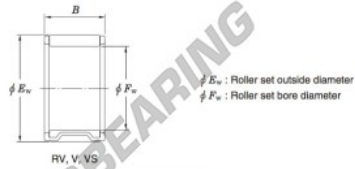

Needle roller bearing 25V3530A-JTEKT - 25V3530A-JTEKT

<https://www.123bearing.eu/bearing-housing/needle-roller-bearing/needle/25v3530a-jtekt>

Needle roller and cage assemblies Koyo

| Boundary dimensions (mm) | | | Basic load ratings (kN) | | Limiting speeds (min ⁻¹) | Bearing No. | Special series (Cage) | [Refer.] Mass (g) |
|--------------------------|-------|-----|-------------------------|-------|--------------------------------------|-------------|-----------------------|-------------------|
| F_w | E_w | B | C_r | C_0 | Oil lub. | | | |
| 25 | 35 | 30 | 39.6 | 49.0 | 17 000 | 25V3530A | — | 69 |

PRODUCT FEATURES

| | |
|------------------|---------------|
| Brand | JTEKT |
| N° Ean13 | 4549250223662 |
| Inside diameter | 25 mm |
| Outside diameter | 35 mm |
| Thickness | 30 mm |
| Weight | 69 g |
| Packaging | 1 |