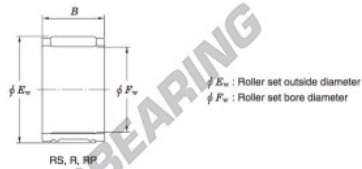

Needle roller bearing RS263022A-JTEKT - RS263022A-JTEKT

<https://www.123bearing.eu/bearing-housing/needle-roller-bearing/needle/rs263022a-jtekt>

Needle roller and cage assemblies Koyo

Boundary dimensions (mm)			Basic load ratings (kN)		Limiting speeds (min ⁻¹)	Bearing No.	Special series (Cage)	[Outer] Mass (g)
F_w	E_w	B	C_r	C_0	Oil lub.			
26	30	21.9	16.9	30.4	18 000	RS263022A	—	22

PRODUCT FEATURES

Brand	JTEKT
N° Ean13	3663952466965
Inside diameter	26 mm
Outside diameter	30 mm
Thickness	21.9 mm
Weight	22 g
Packaging	1

contact@123bearing.eu

+33 359 36 04 90

CRT4 de Lesquin 60 Rue Du Haut De Sainghin 59273 Fretin FRANCE