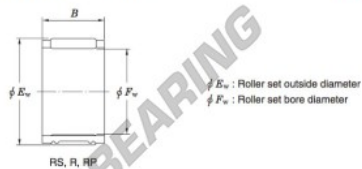

Needle roller bearing RFU293424A-JTEKT - RFU293424A-JTEKT

<https://www.123bearing.eu/bearing-housing/needle-roller-bearing/needle/rfu293424a-jtekt>

Needle roller and cage assemblies Koyo

Boundary dimensions (mm.)			Basic load ratings (kN)			Limiting speeds (min ⁻¹)	Bearing No.	Special series (Cage)	[Outer] Mass (g)
F_w	E_w	B	C_r	C_0	Oil lub.				
29	34	24.4	19.7	328	16 000	RFU293424A	With double split polyamide	17	

PRODUCT FEATURES

Brand	JTEKT
N° Ean13	3663952467146
Inside diameter	29 mm
Outside diameter	34 mm
Thickness	24.4 mm
Weight	17 g
Packaging	1

contact@123bearing.eu

+33 359 36 04 90

CRT4 de Lesquin 60 Rue Du Haut De Sainghin 59273 Fretin FRANCE