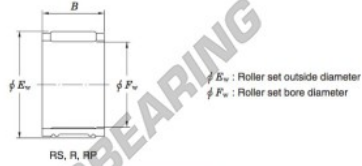

Needle roller bearing RS303521A-JTEKT - RS303521A-JTEKT

<https://www.123bearing.eu/bearing-housing/needle-roller-bearing/needle/rs303521a-jtekt>

Needle roller and cage assemblies Koyo

Boundary dimensions (mm)			Basic load ratings (kN)		Limiting speeds (min ⁻¹)		Bearing No.	Special series (Cage)	[Outer] Mass (g)
F_w	E_w	B	C_r	C_0	Oil lub.				
30	35	21.1	22.2	39.0	15 000	RS303521A	—	30	

PRODUCT FEATURES

Brand	JTEKT
N° Ean13	4549250285608
Inside diameter	30 mm
Outside diameter	35 mm
Thickness	21.1 mm
Weight	30 g
Packaging	1

contact@123bearing.eu

+33 359 36 04 90

CRT4 de Lesquin 60 Rue Du Haut De Sainghin 59273 Fretin FRANCE