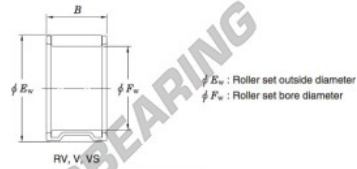

## Needle roller bearing RV304225-JTEKT - RV304225-JTEKT

<https://www.123bearing.eu/bearing-housing/needle-roller-bearing/needle/rv304225-jtekt>

Needle roller and cage assemblies **Koyo**

Boundary dimensions (mm)			Basic load ratings (kN)		Limiting speeds (min <sup>-1</sup> )	Bearing No.	Special series (Cage)	[Outer] Mass (g)
$F_w$	$E_w$	B	$C_r$	$C_{10}$	Oil lub.			
30	42	25	44.0	52.3	14 000	RV304225	—	84

## PRODUCT FEATURES

Brand	JTEKT
N° Ean13	3663952467368
Inside diameter	30 mm
Outside diameter	42 mm
Thickness	25 mm
Weight	84 g
Packaging	1

[contact@123bearing.eu](mailto:contact@123bearing.eu)

+33 359 36 04 90