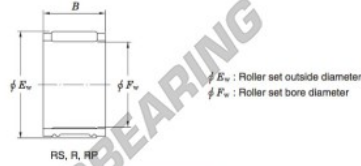

Needle roller bearing R32-17-1-JTEKT - R32-17-1-JTEKT

<https://www.123bearing.eu/bearing-housing/needle-roller-bearing/needle/r32-17-1-jtekt>

Needle roller and cage assemblies Koyo

Boundary dimensions (mm)			Basic load ratings (kN)			Limiting speeds (min ⁻¹)	Bearing No.	Special series (Cage)	[Outer] Mass (g)
F_w	E_w	B	C_r	C_0	Oil lub.				
32	37	17	19.0	32.6	14 000	R32/17-1	—	26	

PRODUCT FEATURES

Brand	JTEKT
N° Ean13	3663952467412
Inside diameter	32 mm
Outside diameter	37 mm
Thickness	17 mm
Weight	26 g
Packaging	1

contact@123bearing.eu

+33 359 36 04 90

CRT4 de Lesquin 60 Rue Du Haut De Sainghin 59273 Fretin FRANCE