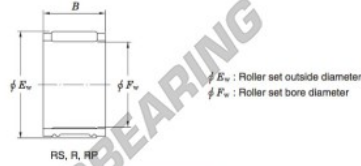

Needle roller bearing RS323916-JTEKT - RS323916-JTEKT

<https://www.123bearing.eu/bearing-housing/needle-roller-bearing/needle/rs323916-jtekt>

Needle roller and cage assemblies Koyo

| Boundary dimensions (mm) | | | Basic load ratings (kN) | | | Limiting speeds (min ⁻¹) | Bearing No. | Special series (Cage) | [Outer] Mass (g) |
|--------------------------|-------|-----|-------------------------|-------|----------|--------------------------------------|-------------|-----------------------|------------------|
| F_w | E_w | B | C_r | C_0 | Oil lub. | | | | |
| 32 | 39 | 16 | 21.2 | 29.8 | 14 000 | RS323916 | — | 35 | |

PRODUCT FEATURES

| | |
|------------------|---------------|
| Brand | JTEKT |
| N° Ean13 | 3663952467498 |
| Inside diameter | 32 mm |
| Outside diameter | 39 mm |
| Thickness | 16 mm |
| Weight | 35 g |
| Packaging | 1 |