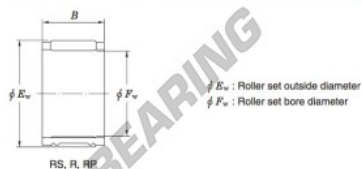

Needle roller bearing RS354024-JTEKT - RS354024-JTEKT

<https://www.123bearing.eu/bearing-housing/needle-roller-bearing/needle/rs354024-jtekt>

Needle roller and cage assemblies Koyo

Boundary dimensions (mm)			Basic load ratings (kN)		Limiting speeds (min ⁻¹)	Bearing No.	Special series (Cage)	[Outer] Mass (g)
F_w	E_w	B	C_r	C_0	Oil lub.			
35	40	24	25.9	49.9	13 000	RS354024	—	39

PRODUCT FEATURES

Brand	JTEKT
N° Ean13	3663952467634
Inside diameter	35 mm
Outside diameter	40 mm
Thickness	24 mm
Weight	39 g
Packaging	1

contact@123bearing.eu

+33 359 36 04 90

CRT4 de Lesquin 60 Rue Du Haut De Sainghin 59273 Fretin FRANCE