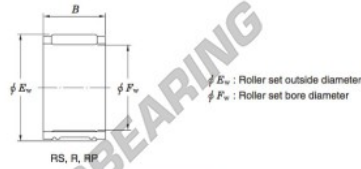

Needle roller bearing RSU354025AF-JTEKT - RSU354025AF-JTEKT

<https://www.123bearing.eu/bearing-housing/needle-roller-bearing/needle/rsu354025af-jtekt>

Needle roller and cage assemblies Koyo

Boundary dimensions (mm)			Basic load ratings (kN)		Limiting speeds (min ⁻¹)	Bearing No.	Special series (Cage)	[Outer] Mass (g)
F_w	E_w	B	C_r	C_0	Oil lub.			
35	40	24.8	23.7	44.4	13 000	RSU354025AF	Double split	39

PRODUCT FEATURES

Brand	JTEKT
N° Ean13	3663952467641
Inside diameter	35 mm
Outside diameter	40 mm
Thickness	24.8 mm
Weight	39 g
Packaging	1

contact@123bearing.eu

+33 359 36 04 90

CRT4 de Lesquin 60 Rue Du Haut De Sainghin 59273 Fretin FRANCE