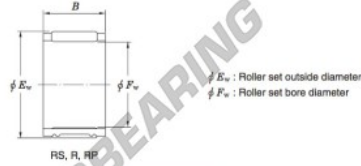

Needle roller cage RP354029-1-JTEKT - RP354029-1-JTEKT

<https://www.123bearing.eu/bearing-housing/needle-roller-bearing/cage/rp354029-1-jtekt>

Needle roller and cage assemblies Koyo

Boundary dimensions (mm.)			Basic load ratings (kN)			Limiting speeds (min ⁻¹)	Bearing No.	Special series (Cage)	[liter.] Mass (g)
F_w	E_w	B	C_r	C_0	Oil lub.				
35	40	29	30.6	61.7	13 000	RP354029-1	Width tolerance special ¹⁾	33	

PRODUCT FEATURES

Brand	JTEKT
N° Ean13	4549250045615
Inside diameter	35 mm
Inside diameter	1.378" inch
Outside diameter	40 mm
Outside diameter	1.575" inch
Thickness	29 mm
Thickness	1.142" inch
Weight	33 g
Packaging	1
Standard	No standard