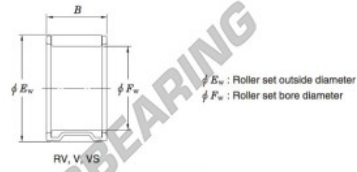

Needle roller bearing VS35-20-JTEKT - VS35-20-JTEKT

<https://www.123bearing.eu/bearing-housing/needle-roller-bearing/needle/vs35-20-jtekt>

Needle roller and cage assemblies Koyo

Boundary dimensions (mm)			Basic load ratings (kN)		Limiting speeds (min ⁻¹)	Bearing No.	Special series (Cage)	[Outer] Mass (g)
F_w	E_w	B	C_r	C_{10}	Oil lub.			
35	42	20	27.2	42.0	13 000	VS35/20	—	42

PRODUCT FEATURES

Brand	JTEKT
N° Ean13	4549250084386
Inside diameter	35 mm
Outside diameter	42 mm
Thickness	20 mm
Weight	42 g
Packaging	1

contact@123bearing.eu

+33 359 36 04 90

CRT4 de Lesquin 60 Rue Du Haut De Sainghin 59273 Fretin FRANCE