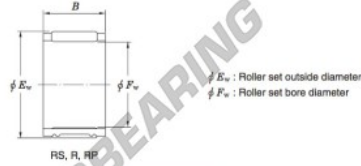

## Needle roller bearing 36R4010-JTEKT - 36R4010-JTEKT

<https://www.123bearing.eu/bearing-housing/needle-roller-bearing/needle/36r4010-jtekt>

Needle roller and cage assemblies Koyo

Boundary dimensions (mm.)			Basic load ratings (kN)			Limiting speeds (min <sup>-1</sup> )	Bearing No.	Special series (Cage)	[Outer] Mass (g)
$F_w$	$E_w$	B	$C_r$	$C_0$	Oil lub.				
36	40	10	9.6	16.5	13 000	<b>36R4010</b>	—	14	

### PRODUCT FEATURES

Brand	JTEKT
N° Ean13	3663952467795
Inside diameter	36 mm
Outside diameter	40 mm
Thickness	10 mm
Weight	14 g
Packaging	1

[contact@123bearing.eu](mailto:contact@123bearing.eu)

+33 359 36 04 90