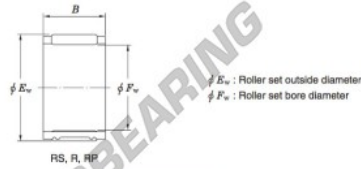

Needle roller cage RP384436-A-JTEKT - RP384436-A-JTEKT

<https://www.123bearing.eu/bearing-housing/needle-roller-bearing/cage/rp384436-a-jtekt>

Needle roller and cage assemblies Koyo

Boundary dimensions (mm.)			Basic load ratings (kN)			Limiting speeds (min ⁻¹)	Bearing No.	Special series (Cage)	[Outer] Mass (g)
F_w	E_w	B	C_r	C_0	Oil lub.				
38	44	36.2	39.9	78.1	12 000	RP384436A	—	57	

PRODUCT FEATURES

Brand	JTEKT
N° Ean13	3663952468068
Inside diameter	38 mm
Outside diameter	44 mm
Thickness	36.2 mm
Weight	57 g
Packaging	1
Standard	No standard

contact@123bearing.eu

+33 359 36 04 90

CRT4 de Lesquin 60 Rue Du Haut De Sainghin 59273 Fretin FRANCE