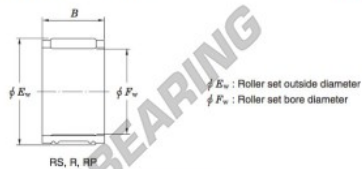

## Needle roller bearing R40-17-1-JTEKT - R40-17-1-JTEKT

<https://www.123bearing.eu/bearing-housing/needle-roller-bearing/needle/r40-17-1-jtekt>

Needle roller and cage assemblies Koyo

Boundary dimensions (mm.)			Basic load ratings (kN)			Limiting speeds (min <sup>-1</sup> )	Bearing No.	Special series (Cage)	[Outer] Mass (g)
$F_w$	$E_w$	$B$	$C_r$	$C_0$	Oil lub.				
40	45	17	19.9	37.4	12 000	R40/17-1	—	32	

### PRODUCT FEATURES

Brand	JTEKT
N° Ean13	3663952468136
Inside diameter	40 mm
Outside diameter	45 mm
Thickness	17 mm
Weight	32 g
Packaging	1

[contact@123bearing.eu](mailto:contact@123bearing.eu)

+33 359 36 04 90