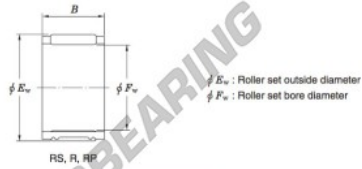

Needle roller cage RP404615A-JTEKT - RP404615A-JTEKT

<https://www.123bearing.eu/bearing-housing/needle-roller-bearing/cage/rp404615a-jtekt>

Needle roller and cage assemblies Koyo

Boundary dimensions (mm.)			Basic load ratings (kN)			Limiting speeds (min ⁻¹)	Bearing No.	Special series (Cage)	[Outer] Mass (g)
F_w	E_w	B	C_r	C_0	Oil lub.				
40	46	14.5	21.2	35.5	12 000	RP404615A	Welded	31	

PRODUCT FEATURES

Brand	JTEKT
N° Ean13	3663952468181
Inside diameter	40 mm
Outside diameter	46 mm
Thickness	14.5 mm
Weight	31 g
Packaging	1
Standard	No standard

contact@123bearing.eu

+33 359 36 04 90

CRT4 de Lesquin 60 Rue Du Haut De Sainghin 59273 Fretin FRANCE