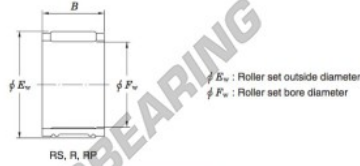

## Needle roller bearing RS424710-1-JTEKT - RS424710-1-JTEKT

<https://www.123bearing.eu/bearing-housing/needle-roller-bearing/needle/rs424710-1-jtekt>

Needle roller and cage assemblies Koyo

| Boundary dimensions (mm) |       |     | Basic load ratings (kN) |       |          | Limiting speeds (min <sup>-1</sup> ) | Bearing No. | Special series (Cage) | [Outer] Mass (g) |
|--------------------------|-------|-----|-------------------------|-------|----------|--------------------------------------|-------------|-----------------------|------------------|
| $F_w$                    | $E_w$ | $B$ | $C_r$                   | $C_0$ | Oil lub. |                                      |             |                       |                  |
| 42                       | 47    | 10  | 13.9                    | 23.8  | 11 000   | <b>RS424710-1</b>                    | Welded      | 21                    |                  |

### PRODUCT FEATURES

|                  |               |
|------------------|---------------|
| Brand            | JTEKT         |
| N° Ean13         | 3663952468280 |
| Inside diameter  | 42 mm         |
| Inside diameter  | 1.654" inch   |
| Outside diameter | 47 mm         |
| Outside diameter | 1.85" inch    |
| Thickness        | 10 mm         |
| Thickness        | 0.394" inch   |
| Weight           | 21 g          |
| Packaging        | 1             |