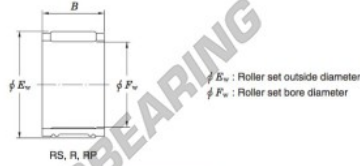

## Needle roller bearing RSU424730-JTEKT - RSU424730-JTEKT

<https://www.123bearing.eu/bearing-housing/needle-roller-bearing/needle/rsu424730-jtekt>

Needle roller and cage assemblies Koyo

| Boundary dimensions (mm) |       |     | Basic load ratings (kN) |          | Limiting speeds (min <sup>-1</sup> ) | Bearing No. | Special series (Cage) | [Outer] Mass (g) |
|--------------------------|-------|-----|-------------------------|----------|--------------------------------------|-------------|-----------------------|------------------|
| $F_w$                    | $E_w$ | $B$ | $C_r$                   | $C_{10}$ | Oil lub.                             |             |                       |                  |
| 42                       | 47    | 30  | 31.9                    | 69.8     | 11 000                               | RSU424730   | Double split          | 58               |

### PRODUCT FEATURES

|                  |               |
|------------------|---------------|
| Brand            | JTEKT         |
| N° Ean13         | 3663952468310 |
| Inside diameter  | 42 mm         |
| Outside diameter | 47 mm         |
| Thickness        | 30 mm         |
| Weight           | 58 g          |
| Packaging        | 1             |