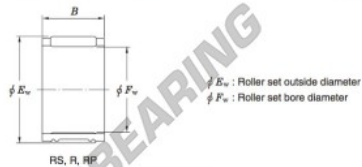

## Needle roller bearing RS485313-JTEKT - RS485313-JTEKT

<https://www.123bearing.eu/bearing-housing/needle-roller-bearing/needle/rs485313-jtekt>

Needle roller and cage assemblies Koyo

Boundary dimensions (mm)			Basic load ratings (kN)		Limiting speeds (min <sup>-1</sup> )	Bearing No.	Special series (Cage)	Mass (g)
$F_w$	$E_w$	$B$	$C_r$	$C_0$	Oil lub.			
48	53	13	16.1	30.1	9 900	RS485313	—	30

### PRODUCT FEATURES

Brand	JTEKT
N° Ean13	4549250226564
Inside diameter	48 mm
Inside diameter	1.89" inch
Outside diameter	53 mm
Outside diameter	2.087" inch
Thickness	13 mm
Thickness	0.512" inch
Weight	30 g
Packaging	1