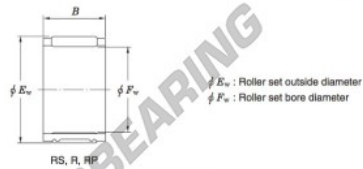

Needle roller bearing RS485428-JTEKT - RS485428-JTEKT

<https://www.123bearing.eu/bearing-housing/needle-roller-bearing/needle/rs485428-jtekt>

Needle roller and cage assemblies Koyo

Boundary dimensions (mm)			Basic load ratings (kN)			Limiting speeds (min ⁻¹)	Bearing No.	Special series (Cage)	[Outer] Mass (g)
F_w	E_w	B	C_r	C_0	Oil lub.				
48	54	28	37.8	79.3	9 800	RS485428	Welded	72	

PRODUCT FEATURES

Brand	JTEKT
N° Ean13	3663952468709
Inside diameter	48 mm
Outside diameter	54 mm
Thickness	28 mm
Weight	72 g
Packaging	1

contact@123bearing.eu

+33 359 36 04 90

CRT4 de Lesquin 60 Rue Du Haut De Sainghin 59273 Fretin FRANCE