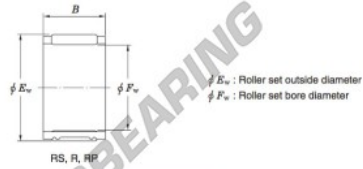

Needle roller cage RP485521-JTEKT - RP485521-JTEKT

<https://www.123bearing.eu/bearing-housing/needle-roller-bearing/cage/rp485521-jtekt>

Needle roller and cage assemblies Koyo

Boundary dimensions (mm)			Basic load ratings (kN)			Limiting speeds (min ⁻¹)	Bearing No.	Special series (Cage)	[Outer] Mass (g)
F_w	E_w	B	C_r	C_{10}	Oil lub.				
48	55	21	32.4	58.1	9 700	RP485521	Welded	60	

PRODUCT FEATURES

Brand	JTEKT
N° Ean13	3663952468747
Inside diameter	48 mm
Outside diameter	55 mm
Thickness	21 mm
Weight	60 g
Packaging	1
Standard	No standard

contact@123bearing.eu

+33 359 36 04 90

CRT4 de Lesquin 60 Rue Du Haut De Sainghin 59273 Fretin FRANCE