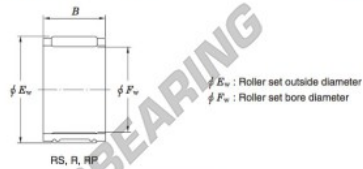

Needle roller cage RP505628-JTEKT - RP505628-JTEKT

<https://www.123bearing.eu/bearing-housing/needle-roller-bearing/cage/rp505628-jtekt>

Needle roller and cage assemblies Koyo

Boundary dimensions (mm)			Basic load ratings (kN)			Limiting speeds (min ⁻¹)	Bearing No.	Special series (Cage)	[Outer] Mass (g)
F_w	E_w	B	C_r	C_0	Oil lub.				
50	56	28	39.5	85.5	9 400	RP505628	Welded	69	

PRODUCT FEATURES

Brand	JTEKT
N° Ean13	3663952468815
Inside diameter	50 mm
Outside diameter	56 mm
Thickness	28 mm
Weight	69 g
Packaging	1
Standard	No standard

contact@123bearing.eu

+33 359 36 04 90

CRT4 de Lesquin 60 Rue Du Haut De Sainghin 59273 Fretin FRANCE