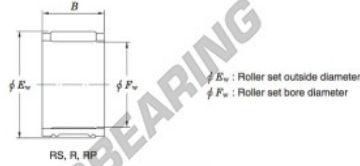

Needle roller bearing RS546141A-JTEKT - RS546141A-JTEKT

<https://www.123bearing.eu/bearing-housing/needle-roller-bearing/needle/rs546141a-jtekt>

Needle roller and cage assemblies Koyo

Boundary dimensions (mm)			Basic load ratings (kN)		Limiting speeds (min ⁻¹)	Bearing No.	Special series (Cage)	[Outer] Mass (g)
F_w	E_w	B	C_r	C_0	Oil lub.			
54	61	41.3	63.3	143	8 700	RS546141A	—	145

PRODUCT FEATURES

Brand	JTEKT
N° Ean13	3663952468952
Inside diameter	54 mm
Outside diameter	61 mm
Thickness	41.3 mm
Weight	145 g
Packaging	1

contact@123bearing.eu

+33 359 36 04 90

CRT4 de Lesquin 60 Rue Du Haut De Sainghin 59273 Fretin FRANCE