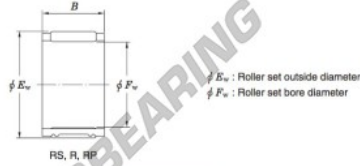

Needle roller cage RP586538A-JTEKT - RP586538A-JTEKT

<https://www.123bearing.eu/bearing-housing/needle-roller-bearing/cage/rp586538a-jtekt>

Needle roller and cage assemblies Koyo

Boundary dimensions (mm.)			Basic load ratings (kN)			Limiting speeds (min ⁻¹)	Bearing No.	Special series (Cage)	[Outer] Mass (g)
F_w	E_w	B	C_r	C_0	Oil lub.				
58	65	37.5	57.7	131	8 100	RP586538A	Welded, Width tolerance special ¹⁾	108	

PRODUCT FEATURES

Brand	JTEKT
N° Ean13	4549250045769
Inside diameter	58 mm
Outside diameter	65 mm
Thickness	37.5 mm
Weight	108 g
Packaging	1
Standard	No standard

contact@123bearing.eu

+33 359 36 04 90

CRT4 de Lesquin 60 Rue Du Haut De Sainghin 59273 Fretin FRANCE