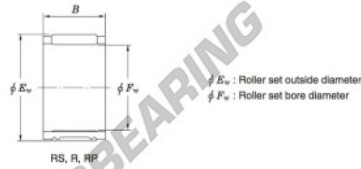

Needle roller bearing R65-20A-JTEKT - R65-20A-JTEKT

<https://www.123bearing.eu/bearing-housing/needle-roller-bearing/needle/r65-20a-jtekt>

Needle roller and cage assemblies Koyo

Boundary dimensions (mm)			Basic load ratings (kN)			Limiting speeds (min ⁻¹)	Bearing No.	Special series (Cage)	[Outer] Mass (g)
F_w	E_w	B	C_r	C_0	Oil lub.				
65	70	20	12.1	22.3	7 400	R65/20A	—	57	

PRODUCT FEATURES

Brand	JTEKT
N° Ean13	3663952469157
Inside diameter	65 mm
Outside diameter	70 mm
Thickness	20 mm
Weight	57 g
Packaging	1

contact@123bearing.eu

+33 359 36 04 90

CRT4 de Lesquin 60 Rue Du Haut De Sainghin 59273 Fretin FRANCE