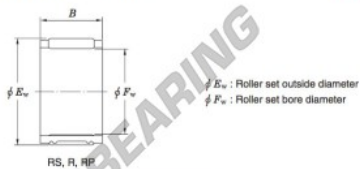

Needle roller bearing R73-20-JTEKT - R73-20-JTEKT

<https://www.123bearing.eu/bearing-housing/needle-roller-bearing/needle/r73-20-jtekt>

Needle roller and cage assemblies Koyo

Boundary dimensions (mm)			Basic load ratings (kN)			Limiting speeds (min ⁻¹)	Bearing No.	Special series (Cage)	[Outer] Mass (g)
F_w	E_w	B	C_r	C_0	Oil lub.				
73	79	20	36.3	86.8	6 600	R73/20	—	84	

PRODUCT FEATURES

Brand	JTEKT
N° Ean13	4549250267109
Inside diameter	73 mm
Outside diameter	79 mm
Thickness	20 mm
Weight	84 g
Packaging	1

contact@123bearing.eu

+33 359 36 04 90

CRT4 de Lesquin 60 Rue Du Haut De Sainghin 59273 Fretin FRANCE