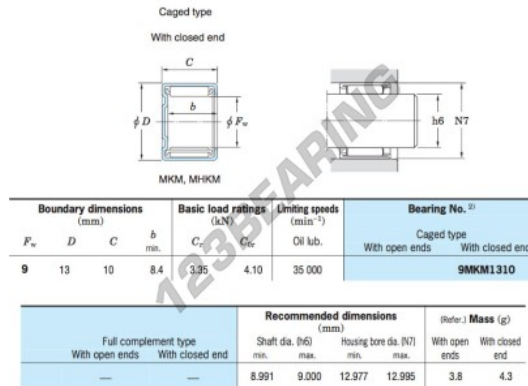

Needle roller bearing 9MKM1310-JTEKT - 9MKM1310-JTEKT

<https://www.123bearing.eu/bearing-housing/needle-roller-bearing/needle/9mkm1310-jtekt>

Drawn cup needle roller bearings Koyo

PRODUCT FEATURES

Brand	JTEKT
N° Ean13	3663952469423
Inside diameter	9 mm
Outside diameter	13 mm
Thickness	10 mm
Weight	4.3 g
Packaging	1