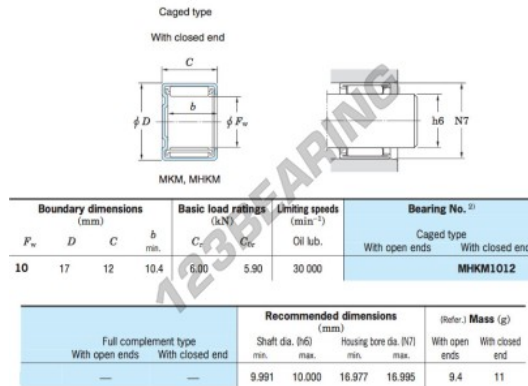

Needle roller bearing MHKM1012-JTEKT - MHKM1012-JTEKT

<https://www.123bearing.eu/bearing-housing/needle-roller-bearing/needle/mhkm1012-jtekt>

Drawn cup needle roller bearings Koyo

PRODUCT FEATURES

Brand	JTEKT
N° Ean13	3663952469607
Inside diameter	10 mm
Outside diameter	17 mm
Thickness	12 mm
Weight	11 g
Packaging	1