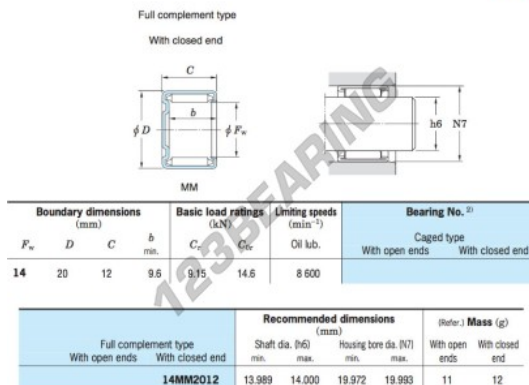

### PRODUCT FEATURES

Brand	JTEKT
N° Ean13	3663952469935
Inside diameter	14 mm
Outside diameter	20 mm
Thickness	12 mm
Weight	12 g
Packaging	1

[contact@123bearing.eu](mailto:contact@123bearing.eu)

+33 359 36 04 90