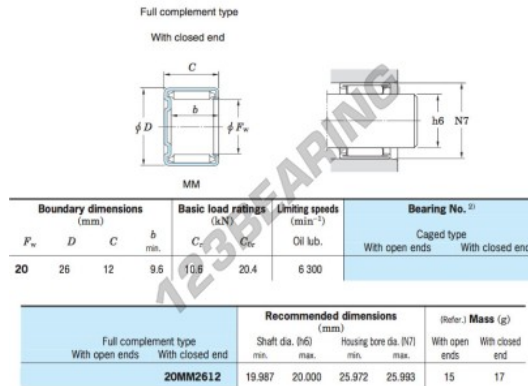

Needle roller bearing 20MM2612-JTEKT - 20MM2612-JTEKT

<https://www.123bearing.eu/bearing-housing/needle-roller-bearing/needle/20mm2612-jtekt>

Drawn cup needle roller bearings Koyo

PRODUCT FEATURES

Brand	JTEKT
N° Ean13	3663952470788
Inside diameter	20 mm
Inside diameter	0.787" inch
Outside diameter	26 mm
Outside diameter	1.024" inch
Thickness	12 mm
Thickness	0.472" inch
Weight	17 g
Packaging	1