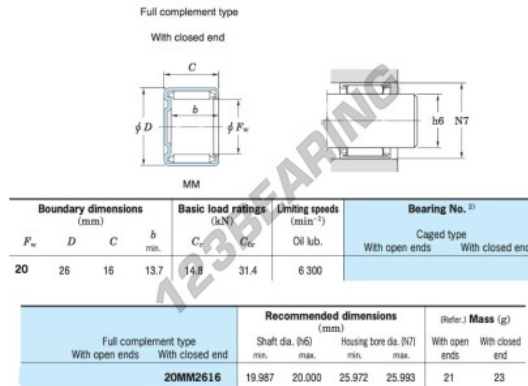

Needle roller bearing 20MM2616-JTEKT - 20MM2616-JTEKT

<https://www.123bearing.eu/bearing-housing/needle-roller-bearing/needle/20mm2616-jtekt>

Drawn cup needle roller bearings Koyo

PRODUCT FEATURES

Brand	JTEKT
N° Ean13	3663952470832
Inside diameter	20 mm
Outside diameter	26 mm
Thickness	16 mm
Weight	23 g
Packaging	1