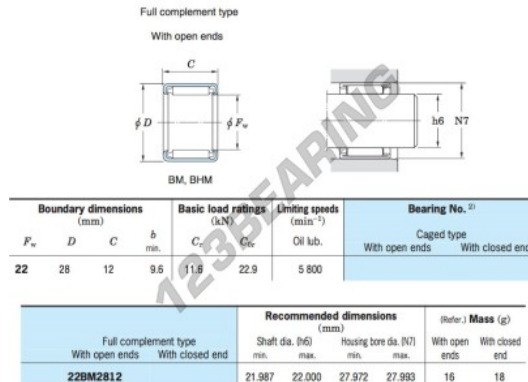

Needle roller bearing 22BM2812-JTEKT - 22BM2812-JTEKT

<https://www.123bearing.eu/bearing-housing/needle-roller-bearing/needle/22bm2812-jtekt>

Drawn cup needle roller bearings Koyo

PRODUCT FEATURES

Brand	JTEKT
N° Ean13	3663952471051
Inside diameter	22 mm
Outside diameter	28 mm
Thickness	12 mm
Weight	16 g
Packaging	1