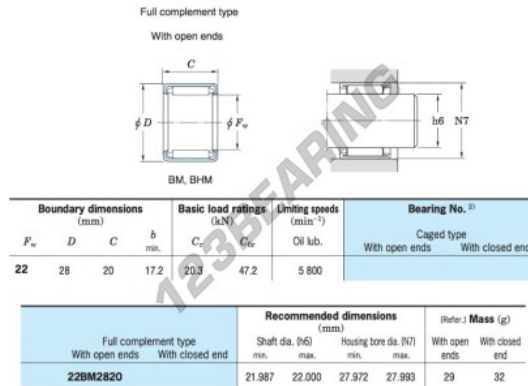

## PRODUCT FEATURES

Brand	JTEKT
N° Ean13	4549250092862
Inside diameter	22 mm
Outside diameter	28 mm
Thickness	20 mm
Weight	29 g
Packaging	1

[contact@123bearing.eu](mailto:contact@123bearing.eu)

+33 359 36 04 90