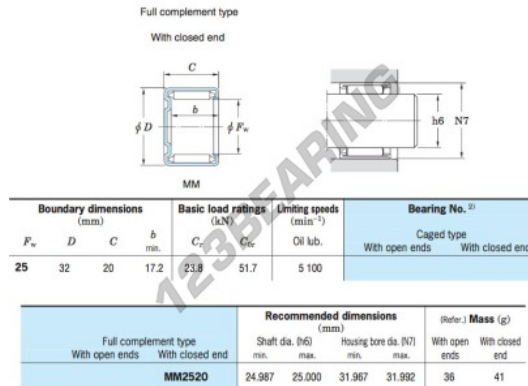

Needle roller bearing MM2520-JTEKT - MM2520-JTEKT

<https://www.123bearing.eu/bearing-housing/needle-roller-bearing/needle/mm2520-jtekt>

Drawn cup needle roller bearings Koyo

PRODUCT FEATURES

| | |
|------------------|---------------|
| Brand | JTEKT |
| N° Ean13 | 3663952471389 |
| Inside diameter | 25 mm |
| Outside diameter | 32 mm |
| Thickness | 20 mm |
| Weight | 41 g |
| Packaging | 1 |