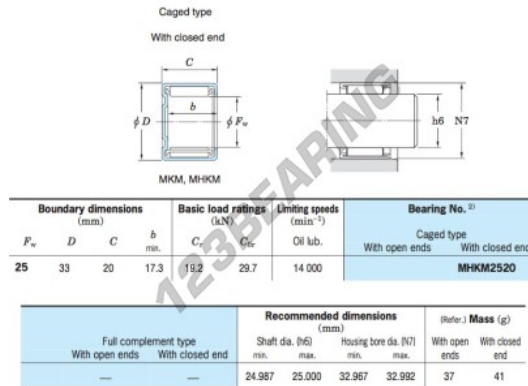

Needle roller bearing MHKM2520-JTEKT - MHKM2520-JTEKT

<https://www.123bearing.eu/bearing-housing/needle-roller-bearing/needle/mhkm2520-jtekt>

Drawn cup needle roller bearings Koyo

PRODUCT FEATURES

Brand	JTEKT
N° Ean13	3663952471471
Inside diameter	25 mm
Inside diameter	0.984" inch
Outside diameter	33 mm
Outside diameter	1.299" inch
Thickness	20 mm
Thickness	0.787" inch
Weight	41 g
Packaging	1