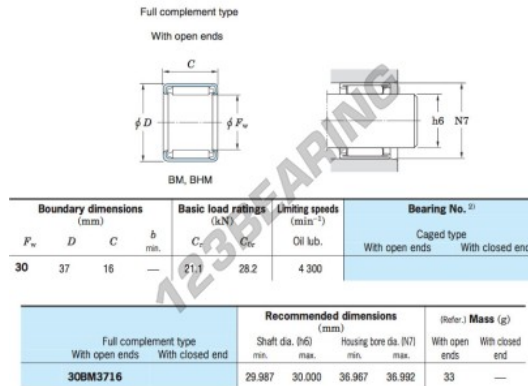

### PRODUCT FEATURES

Brand	JTEKT
N° Ean13	3663952471808
Inside diameter	30 mm
Inside diameter	1.181" inch
Outside diameter	37 mm
Outside diameter	1.457" inch
Thickness	16 mm
Thickness	0.63" inch
Weight	33 g
Packaging	1