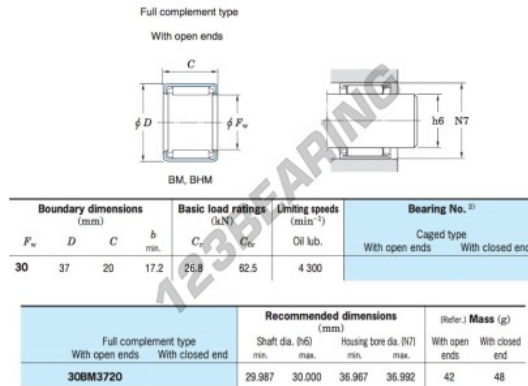

## PRODUCT FEATURES

|                  |               |
|------------------|---------------|
| Brand            | JTEKT         |
| N° Ean13         | 3663952471839 |
| Inside diameter  | 30 mm         |
| Outside diameter | 37 mm         |
| Thickness        | 20 mm         |
| Weight           | 42 g          |
| Packaging        | 1             |