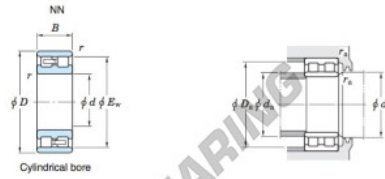

Roller bearing NN3028-JTEKT - NN3028-JTEKT

<https://www.123bearing.eu/bearing-housing/roller-bearing/roller/nn3028-jtekt>

Double-row cylindrical roller bearings **Koyo**

Boundary dimensions (mm)				Basic load ratings (kN)			Limiting speeds (min ⁻¹)		Bearing No.	
d	D	B	r	F _w	C	C ₁₀₇	Grease lub.	Oil lub.	Cylindrical bore	Tapered bore
140	210	53	2	—	192	297	516	2 700	3 300	NN3028

		Mounting dimensions (mm)						(Refer.) Mass (kg)	
Cylindrical bore	Tapered bore	d _a		D _a		r _a		Cylindrical bore	Tapered bore
		min.	max.	min.	max.	min.	max.		
		149	—	—	201	194	2	6.41	6.21

PRODUCT FEATURES

Brand	JTEKT
N° Ean13	4549250229459
Inside diameter	140 mm
Outside diameter	210 mm
Thickness	53 mm
Weight	6410 g
Packaging	1

contact@123bearing.eu

+33 359 36 04 90

CRT4 de Lesquin 60 Rue Du Haut De Sainghin 59273 Fretin FRANCE