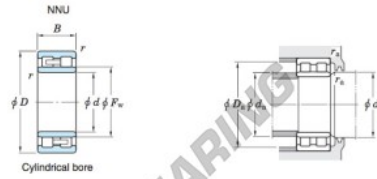

Roller bearing NNU4930-JTEKT - NNU4930-JTEKT

<https://www.123bearing.eu/bearing-housing/roller-bearing/roller/nnu4930-jtekt>

Double-row cylindrical roller bearings Koyo

Boundary dimensions (mm)				Basic load ratings (kN)				Limiting speeds (min ⁻¹)		Bearing No.	
d	D	B	r	F _w	E _a	C	C ₁₀₇	Grease lub.	Oil lub.	Cylindrical bore	Tapered bore
150	210	60	2	168.5	—	343	692	2 600	3 100		

Mounting dimensions (mm)		Mounting dimensions (mm)				(Refer.) Mass (kg)			
min.	max.	d _a min.	d _a max.	D _a min.	r _a max.	Cylindrical bore	Tapered bore		
—	—	159	166	171	201	—	2	6.50	6.22

PRODUCT FEATURES

Brand	JTEKT
N° Ean13	4549250031472
Inside diameter	150 mm
Outside diameter	210 mm
Thickness	60 mm
Weight	6500 g
Packaging	1

contact@123bearing.eu

+33 359 36 04 90

CRT4 de Lesquin 60 Rue Du Haut De Sainghin 59273 Fretin FRANCE