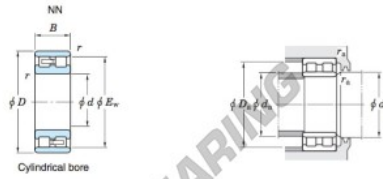

Roller bearing NN3048-JTEKT - NN3048-JTEKT

<https://www.123bearing.eu/bearing-housing/roller-bearing/roller/nn3048-jtekt>

Double-row cylindrical roller bearings Koyo

Boundary dimensions (mm)				Basic load ratings (kN)			Limiting speeds (min ⁻¹)		Bearing No.	
d	D	B	r	F _w	C	C ₁₀₇	Grease lub.	Oil lub.	Cylindrical bore	Tapered bore
240	360	92	3	—	330	964	1 400	1 700	NN3048	

		Mounting dimensions (mm)						(Refer.) Mass (kg)		
Cylindrical bore	Tapered bore	d _a		d _s		D _s	r _s		Cylindrical bore	Tapered bore
		min.	max.	min.	max.		min.	max.		
		253	—	—	347	333	2.5		32.8	31.8

PRODUCT FEATURES

Brand	JTEKT
N° Ean13	4549250033551
Inside diameter	240 mm
Outside diameter	360 mm
Thickness	92 mm
Weight	32800 g
Packaging	1

contact@123bearing.eu

+33 359 36 04 90

CRT4 de Lesquin 60 Rue Du Haut De Sainghin 59273 Fretin FRANCE