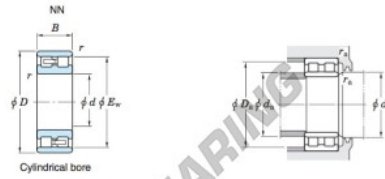

Roller bearing NN3010-JTEKT - NN3010-JTEKT

<https://www.123bearing.eu/bearing-housing/roller-bearing/roller/nn3010-jtekt>

Double-row cylindrical roller bearings Koyo

Boundary dimensions (mm)				Basic load ratings (kN)			Limiting speeds (min ⁻¹)		Bearing No.	
d	D	B	r	F _w	C	C ₁₀₇	Grease lub.	Oil lub.	Cylindrical bore	Tapered bore
50	80	23	1	—	72.5	52.8	7 600	9 100	NN3010	—

		Mounting dimensions (mm)						(Refer.) Mass (kg)	
Cylindrical bore	Tapered bore	d _a		d _b		D _s	r _s	Cylindrical bore	Tapered bore
		min.	max.	min.	max.	min.	max.		
		55	—	—	75	74	1	0.429	0.415

PRODUCT FEATURES

Brand	JTEKT
N° Ean13	4549250031847
Inside diameter	50 mm
Outside diameter	80 mm
Thickness	23 mm
Weight	429 g
Packaging	1

contact@123bearing.eu

+33 359 36 04 90

CRT4 de Lesquin 60 Rue Du Haut De Sainghin 59273 Fretin FRANCE