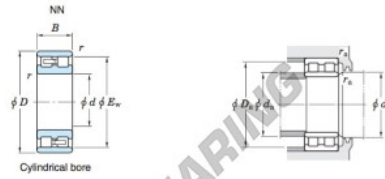

Roller bearing NN3014-JTEKT - NN3014-JTEKT

<https://www.123bearing.eu/bearing-housing/roller-bearing/roller/nn3014-jtekt>

Double-row cylindrical roller bearings Koyo

Boundary dimensions (mm)				Basic load ratings (kN)			Limiting speeds (min ⁻¹)		Bearing No.	
d	D	B	r	F _w	C	C ₁₀₇	Grease lub.	Oil lub.	Cylindrical bore	Tapered bore
70	110	30	1.1	—	100	96.9	148	5 500	6 500	NN3014

		Mounting dimensions (mm)						(Refer.) Mass (kg)	
Cylindrical bore	Tapered bore	d _a		D _a		r _a		Cylindrical bore	Tapered bore
		min.	max.	min.	max.	min.	max.		
		76.5	—	—	103.5	101	1	1.04	1.02

PRODUCT FEATURES

Brand	JTEKT
N° Ean13	4549250032158
Inside diameter	70 mm
Outside diameter	110 mm
Thickness	30 mm
Weight	1040 g
Packaging	1

contact@123bearing.eu

+33 359 36 04 90

CRT4 de Lesquin 60 Rue Du Haut De Sainghin 59273 Fretin FRANCE