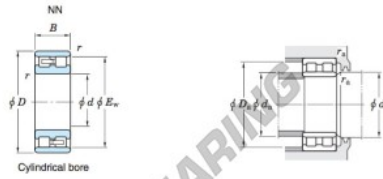

Roller bearing NN3019-JTEKT - NN3019-JTEKT

<https://www.123bearing.eu/bearing-housing/roller-bearing/roller/nn3019-jtekt>

Double-row cylindrical roller bearings Koyo

Boundary dimensions (mm)				Basic load ratings (kN)			Limiting speeds (min ⁻¹)		Bearing No.	
d	D	B	r	F _w	C	C ₁₀₇	Grease lub.	Oil lub.	Cylindrical bore	Tapered bore
95	145	37	1.5	—	132	150	4 100	4 900	NN3019	—

		Mounting dimensions (mm)						(Refer.) Mass (kg)	
Cylindrical bore	Tapered bore	d _a		D _a		r _a	Cylindrical bore	Tapered bore	
		min.	max.	min.	max.				
—	—	103	—	137	134	1.5	2.17	2.10	

PRODUCT FEATURES

Brand	JTEKT
N° Ean13	4549250032677
Inside diameter	95 mm
Outside diameter	145 mm
Thickness	37 mm
Weight	2170 g
Packaging	1

contact@123bearing.eu

+33 359 36 04 90

CRT4 de Lesquin 60 Rue Du Haut De Sainghin 59273 Fretin FRANCE