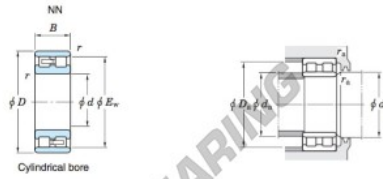

### Double-row cylindrical roller bearings Koyo

Boundary dimensions (mm)				Basic load ratings (kN)			Limiting speeds (min <sup>-1</sup> )		Bearing No.	
d	D	B	r	F <sub>w</sub>	C	C <sub>107</sub>	Grease lub.	Oil lub.	Cylindrical bore	Tapered bore
480	700	165	6	—	642	2770	540	650	NN3096	—

		Mounting dimensions (mm)						(Refer.) Mass (kg)	
Cylindrical bore	Tapered bore	d <sub>a</sub>		d <sub>s</sub>		D <sub>s</sub>		Cylindrical bore	Tapered bore
		min.	max.	min.	max.	min.	max.		
—	—	504	—	—	676	647	5	211	204

## PRODUCT FEATURES

Brand	JTEKT
N° Ean13	3616060465443
Inside diameter	480 mm
Outside diameter	700 mm
Thickness	165 mm
Weight	211000 g
Packaging	1

[contact@123bearing.eu](mailto:contact@123bearing.eu)

+33 359 36 04 90