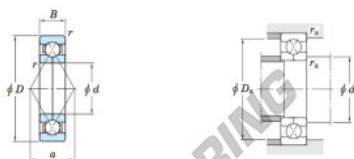

Deep groove ball bearing single row 6205BI-JTEKT - 6205BI-JTEKT

<https://www.123bearing.eu/bearing-housing/deep-groove-bearing/single-row/6205bi-jtekt>

Four-point contact ball bearings ————— Koyo

Boundary dimensions (mm)				Basic load ratings (kN)		Limiting speeds (min ⁻¹)		Bearing No.	Load center spread (mm) a
d	D	B	r min.	C _r	C _{0r}	Grease lub.	Oil lub.		
25	52	15	1	26.7	18.8	10 000	14 000	6205BI	27.0

Mounting dimensions (mm)			(Refer.) Mass (kg)
d _a min.	D _s max.	r _s max.	
30.5	46.5	1	0.156

PRODUCT FEATURES

Brand	JTEKT
N° Ean13	3663952474250
Inside diameter	25 mm
Outside diameter	52 mm
Thickness	15 mm
Weight	156 g
Packaging	1