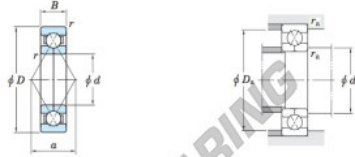

Deep groove ball bearing single row 6206BI-JTEKT - 6206BI-JTEKT

<https://www.123bearing.eu/bearing-housing/deep-groove-bearing/single-row/6206bi-jtekt>

Four-point contact ball bearings ————— Koyo

Boundary dimensions (mm)				Basic load ratings (kN)		Limiting speeds (min ⁻¹)		Bearing No.	Load center spread (mm) a
d	D	B	r min.	C _r	C _{0r}	Grease lub.	Oil lub.		
30	62	16	1	36.3	27.6	8 600	12 000	6206BI	32.6

Mounting dimensions (mm)			(Refer.)
d _a min.	D _a max.	r _a max.	Mass (kg)
35.5	56.5	1	0.241

PRODUCT FEATURES

Brand	JTEKT
N° Ean13	3663952474274
Inside diameter	30 mm
Outside diameter	62 mm
Thickness	16 mm
Weight	241 g
Packaging	1