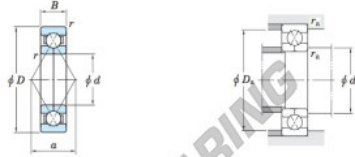

Deep groove ball bearing single row 6306BI-JTEKT - 6306BI-JTEKT

<https://www.123bearing.eu/bearing-housing/deep-groove-bearing/single-row/6306bi-jtekt>

Four-point contact ball bearings Koyo

Boundary dimensions (mm)				Basic load ratings (kN)		Limiting speeds (min ⁻¹)		Bearing No.	Load center spread (mm) a
d	D	B	r max.	C _r	C _{0r}	Grease lub.	Oil lub.		
30	72	19	1.1	48.5	36.6	7 800	11 000	6306BI	35.7

Mounting dimensions (mm)			(Refer.) Mass (kg)
d _a min.	D _s max.	r _s max.	
37	65	1	0.426

PRODUCT FEATURES

Brand	JTEKT
N° Ean13	3663952474281
Inside diameter	30 mm
Outside diameter	72 mm
Thickness	19 mm
Weight	426 g
Packaging	1