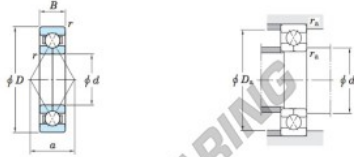

Deep groove ball bearing single row 6310BI-JTEKT - 6310BI-JTEKT

<https://www.123bearing.eu/bearing-housing/deep-groove-bearing/single-row/6310bi-jtekt>

Four-point contact ball bearings Koyo

Boundary dimensions (mm)				Basic load ratings (kN)		Limiting speeds (min ⁻¹)		Bearing No.	Load center spread (mm) a
d	D	B	r min.	C _r	C _{0r}	Grease lub.	Oil lub.		
50	110	27	2	103	83.7	5 000	6 900	6310BI	56.0

Mounting dimensions (mm)			(Refer.) Mass (kg)
d _a min.	D _a max.	r _a max.	
60	100	2	1.35

PRODUCT FEATURES

Brand	JTEKT
N° Ean13	3663952474366
Inside diameter	50 mm
Outside diameter	110 mm
Thickness	27 mm
Weight	1350 g
Packaging	1