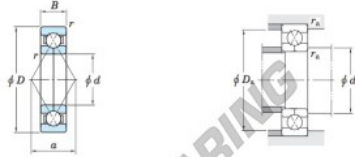

Deep groove ball bearing single row 6214BI-JTEKT - 6214BI-JTEKT

<https://www.123bearing.eu/bearing-housing/deep-groove-bearing/single-row/6214bi-jtekt>

Four-point contact ball bearings Koyo

Boundary dimensions (mm)				Basic load ratings (kN)		Limiting speeds (min ⁻¹)		Bearing No.	Load center spread (mm) a
d	D	B	r min.	C _r	C _{0r}	Grease lub.	Oil lub.		
70	125	24	1.5	103	99.0	4 100	5 600	6214BI	68.3

Mounting dimensions (mm)			(Refer.) Mass (kg)
d _s min.	D _s max.	r _s max.	
78.5	116.5	1.5	1.35

PRODUCT FEATURES

Brand	JTEKT
N° Ean13	3663952474441
Inside diameter	70 mm
Outside diameter	125 mm
Thickness	24 mm
Weight	1350 g
Packaging	1