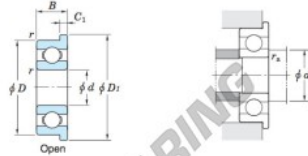

## Deep groove ball bearing single row MLF2007-JTEKT - MLF2007-JTEKT

<https://www.123bearing.eu/bearing-housing/deep-groove-bearing/single-row/mlf2007-jtekt>

Extra-small ball bearings, miniature ball bearings — **Koyo**  
flanged type

Boundary dimensions (mm)					Basic load ratings (kN)			Factor $f_0$	Limiting speeds (min <sup>-1</sup> )		Bearing No. Open
$d$	$D$	$B$	$B_1$	$r^{(1)}$ min.	$r_1^{(1)}$ min.	$C_{10}$	$C_{10r}$		Grease lub. [Open 1/2 D2]	Oil lub. [Open 1/2 D2]	
2	7	2.5	3	0.15	0.15	0.39	0.13	12.6	67 000	79 000	MLF2007

	Dimensions of flange (mm)				Mounting dimensions (mm)		[Refer.] Mass (g)
	$D_1$	$D_2$	$C_1$	$C_2$	$d_s$ min.	$r_a$ max.	
Shielded	8.2	8.2	0.6	0.6	3.2	0.15	0.5

### PRODUCT FEATURES

Brand	JTEKT
N° Ean13	3663952476377
Inside diameter	2 mm
Outside diameter	7 mm
Thickness	2.5 mm
Weight	0.5 g
Packaging	1

[contact@123bearing.eu](mailto:contact@123bearing.eu)

+33 359 36 04 90